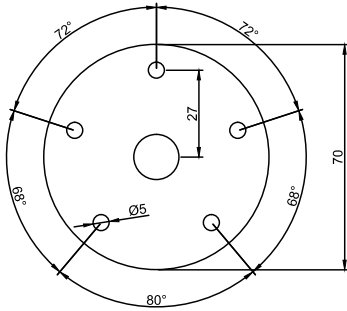

Level sensors - Technical drawings

Disegno tecnico / Technical drawing

Ø70 mm - interasse Ø54 mm - 5 fori / Ø70 mm - Ø54 mm bolt circle - 5 holes