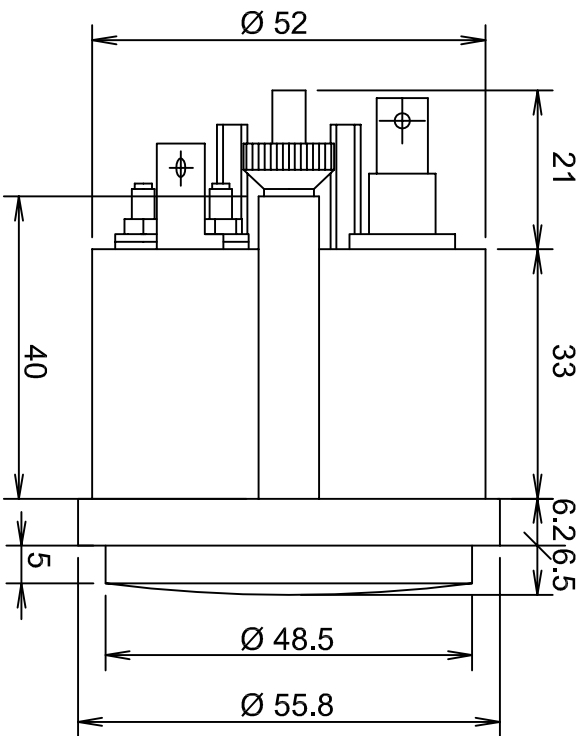

Vista posteriore
Rear view

Vista laterale
Lateral view

Vista frontale
Frontal view

Lunetta rotonda / Round bezel

Dimensioni in mm / All dimensions are in mm

Rev:	Date:	Prima emissione	Descrizione modifiche - Description of changes:	
0	29/01/16			
		SAN GIORGIO S.E.I.N. GENOVA - ITALY		
		Tel. 010-8301222 - www.sangiorgiosein.com		
		Dimensionale indicator serie RQ52		
		Dimensional indicator series RQ52		
Number:	Sheet:	Date:	Size:	
D160209	1/1	29/01/16	A4	
Completed:	Checked:	Approved:		
Garzi P.	Mannelli M.	Mannelli M.		