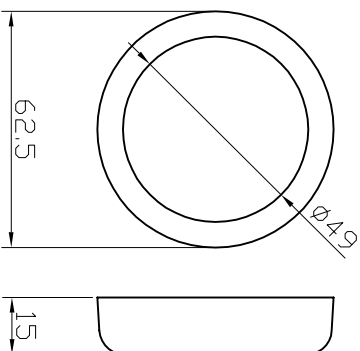

Vista posteriore
Rear view

Vista laterale
Lateral view

Vista frontale
Frontal view

Lunetta rotonda / Round bezel

Dimensioni in mm / All dimensions are in mm

Rev:	Date:	Prima emissione	Descrizione modifiche - Description of changes:	
0	29/01/16			
		SAN GIORGIO S.E.I.N. GENOVA - ITALY		
		Tel. 010-8301222 - www.sangiorgiosein.com		
		Dimensionale indicator serie RQ52		
		Dimensional indicator series RQ52		
Number:	Sheet:	Date:	Size:	
D160209	1/1	29/01/16	A4	
Completed:	Checked:	Approved:		
Garzi P.	Mannelli M.	Mannelli M.		