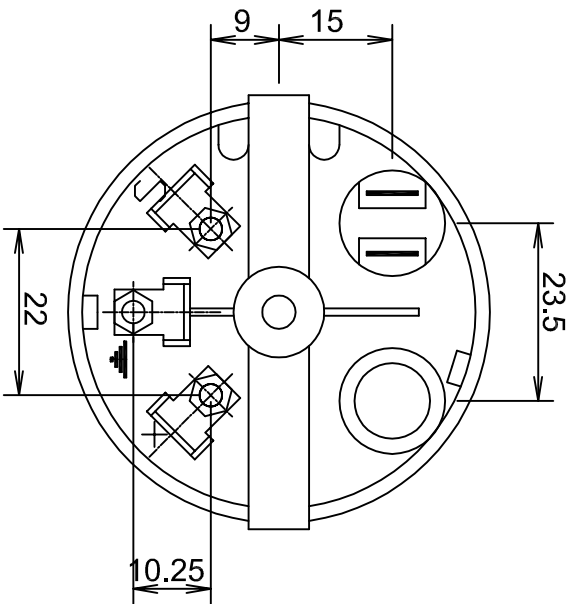

Vista posteriore
Rear view

Vista laterale
Lateral view

Vista frontale
Frontal view

Lunetta rotonda / Round bezel

Dimensioni in mm / All dimensions are in mm

Rev:	Date:	Prima emissione	Descrizione modifiche - Description of changes:	
0	29/01/16			
		SAN GIORGIO S.E.I.N. GENOVA - ITALY		
		Tel. 010-8301222 - www.sangiorgiosein.com		
		Dimensionale indicator serie RQ52		
		Dimensional indicator series RQ52		
Number:	Sheet:	Date:	Size:	
D160209	1/1	29/01/16	A4	
Completed:	Checked:	Approved:		
Garzi P.	Mannelli M.	Mannelli M.		